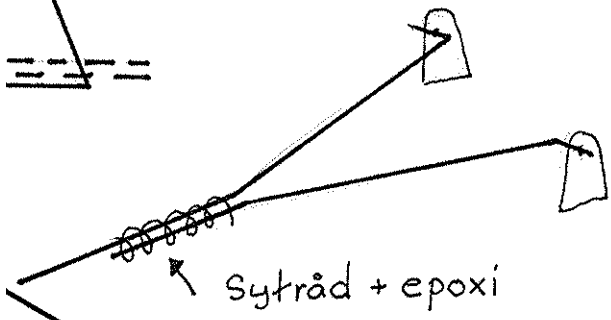

Vinge 3

□ = = = =

mm depron

□ = = = =

Kolfiberstang & 2mm

Kolfiberlist 3x0.5mm

Roderhorn
1mm ply.

Tejpgångjärn

D

3mm

C

Handwritten text, possibly a signature or date, located on the right side of the page.