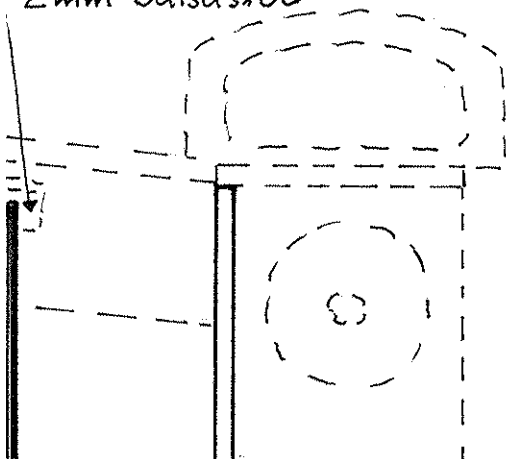

2mm balsastöd