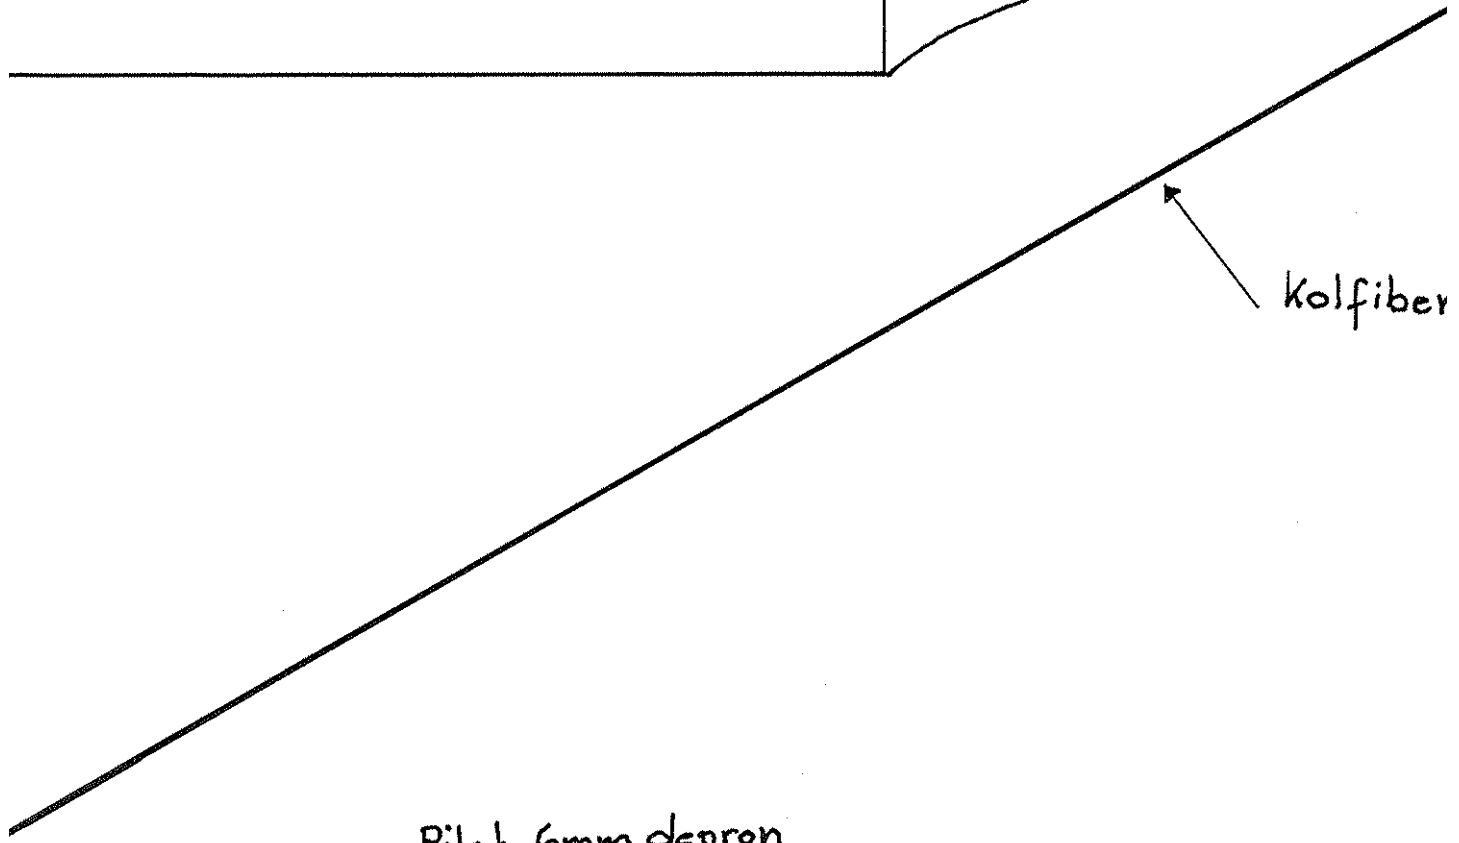

Pilot 6mm depron