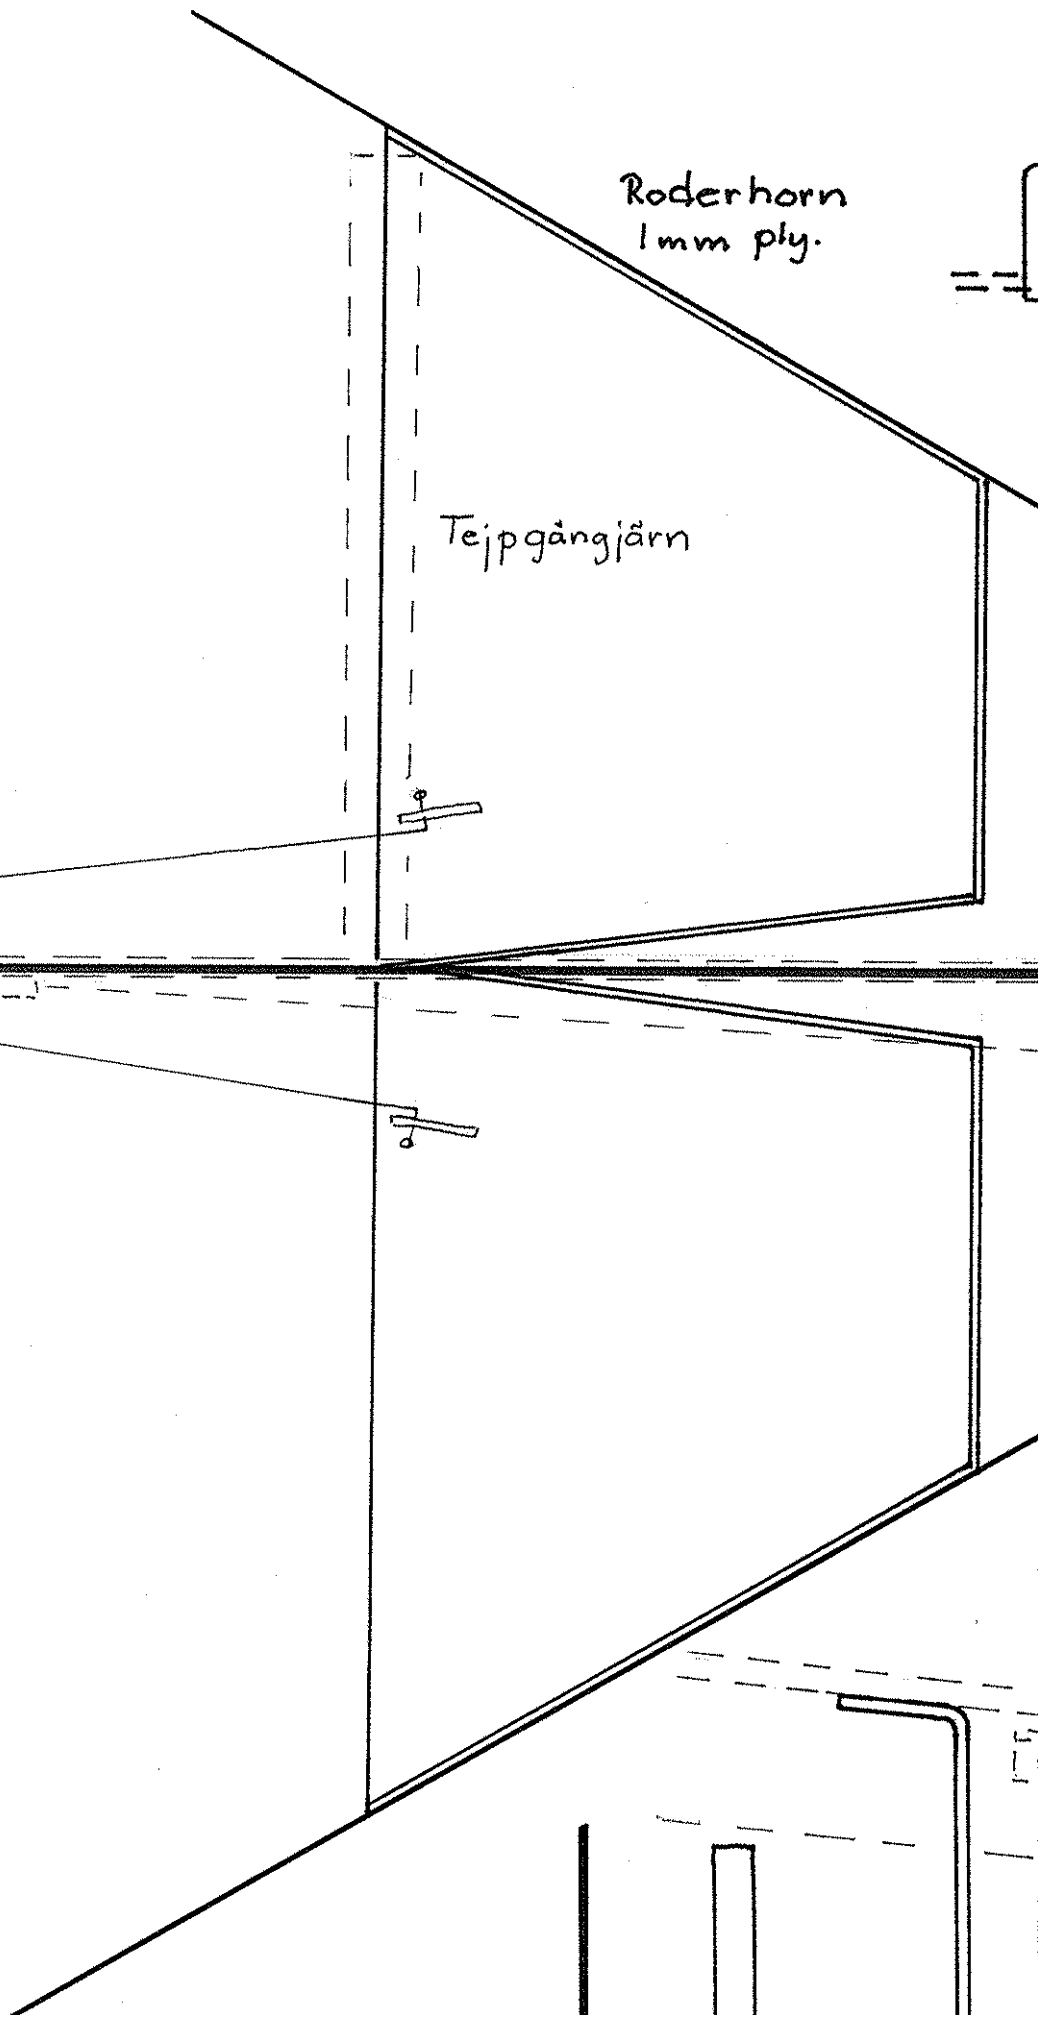

Vinge 3

□ = = = =

mm depron

□ = = = =

Kolfiberstang & 2mm

Kolfiberlist 3x0.5mm

Roderhorn
1mm ply.

Tejpgångjärn

D

3mm

C

Handwritten text, possibly a signature or date, located on the right side of the page.