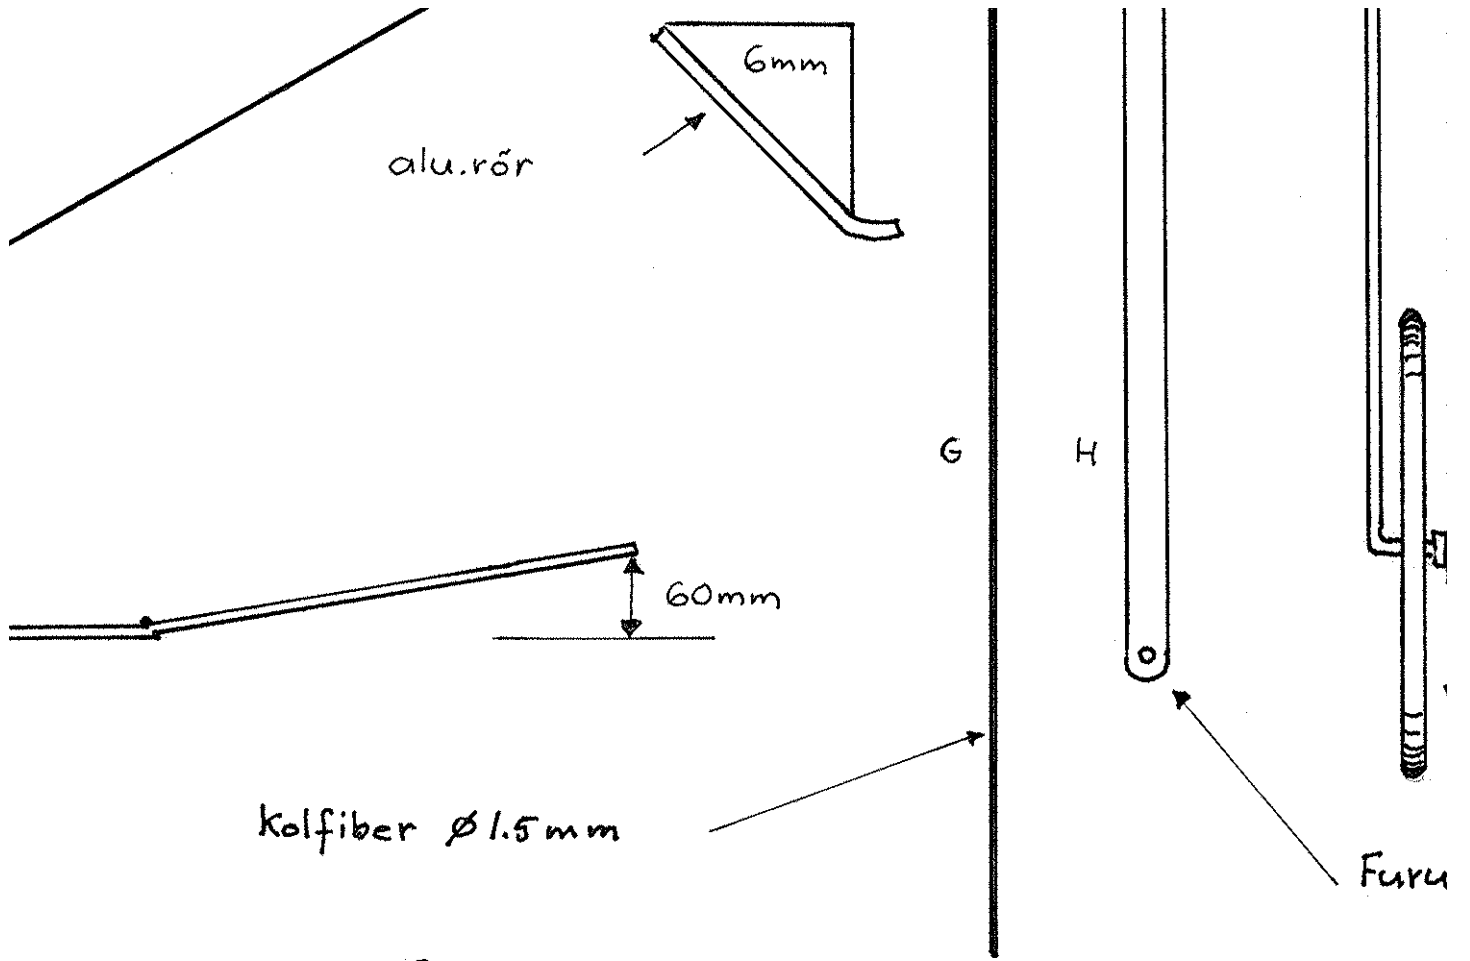

Vinge 3

□ = = = =

mm depron

□ = = = =

Kolfiberstang & 2mm

Kolfiberlist 3x0.5mm

Roderhorn
1mm ply.

Tejpgångjärn

2mm balsastöd

Kolfiberlist 3x0.5mm

Pilot 6mm depron

list 3x0.5mm

Pianotråd 1.5mm

GWS hjul \varnothing 60mm

5x2mm

ers Gustafsson 2010

D

3mm

C

Handwritten text, possibly a signature or date, located on the right side of the page.