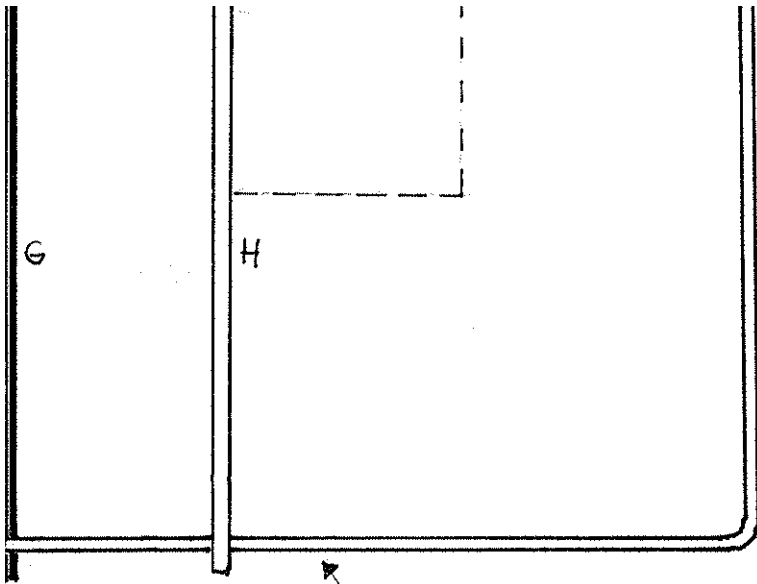

2mm balsastöd

Kolfiberlist 3x0.5mm

Pilot 6mm depron

list 3x0.5mm

Pianotråd 1.5mm

GWS hjul \varnothing 60mm

5x2mm

ers Gustafsson 2010

D

3mm

C

Handwritten text, possibly a signature or date, located on the right side of the page.