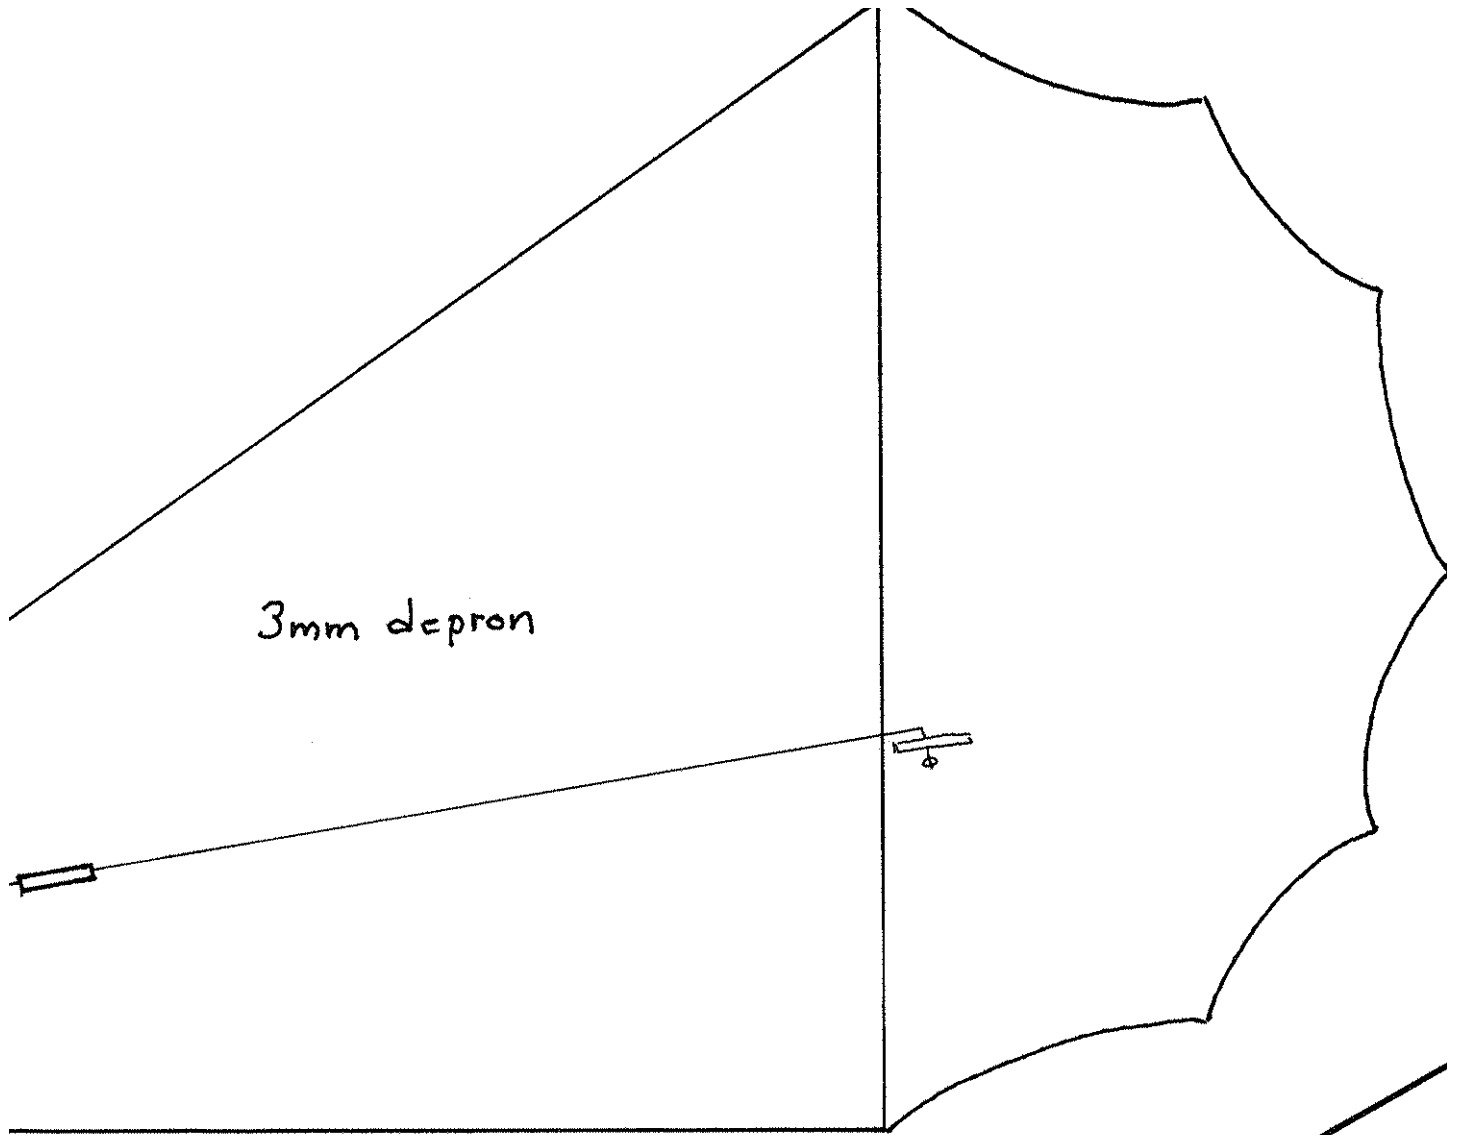

Pilot 6mm depron