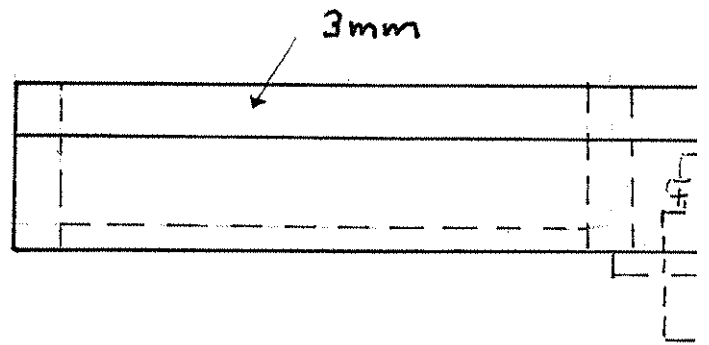

Vinge 3

□ = = = =

mm depron

□ = = = =

Kolfiberstang & 2mm

Kolfiberlist 3x0.5mm

Roderhorn
1mm ply.

Tejpgångjärn

D

3mm

C

Handwritten text, possibly a signature or date, located on the right side of the page.